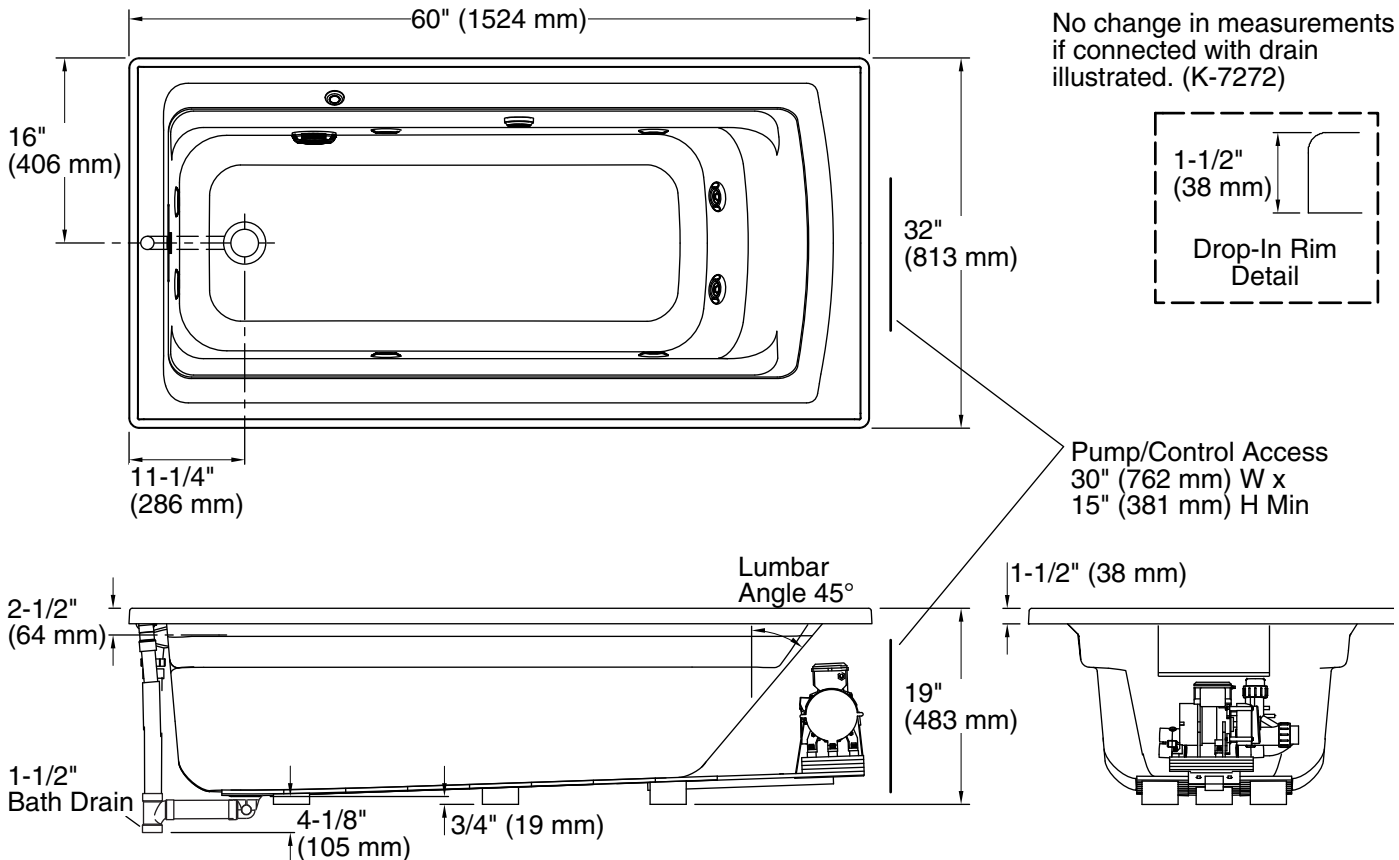

Required Electrical Service

One dedicated circuit required, protected with Class A Ground-Fault Circuit-Interrupter (GFCI). Outside North America, this device may be known as a Residual Current Device (RCD).

Pump, Heated 120 V, 15 A, 60 Hz
Surface:

Technical Information

All product dimensions are nominal.

Installation: Drop-in
Drain location: End
Basin area, bottom: 45-1/8" x 19-11/16" (1146 mm x 500 mm)
Basin area, top: 52-3/4" x 25-5/16" (1340 mm x 643 mm)
Weight: 116 lbs (52.6 kg)
Minimum floor load: 46 lbs/ft² (224.6 kg/m²)
Water depth: 15" (381 mm)
Water capacity: 58 gal (219.6 L)
Cutout: Drop-in, 58-1/2" x 30-1/2" (1486 mm x 775 mm)
Electrical component rating: Pump: 120 V, 7 A, 60 Hz
Heated Surface: 120 V, 0.5 A, 60 Hz

Pump speed: Single

1-800-4KOHLER (1-800-456-4537)

Kohler Co. reserves the right to make revisions without notice to product specifications.

For the most current Specification Sheet, go to www.kohler.com.

5-29-2021 13:55 - US/CA

Notes

Measure your actual product for rough-in details.

Install this product according to the installation instructions.

The hot water supply should be 70% of the capacity of the bath or greater. Installations will vary.

This product is designed for drop-in installation only. It is not suited for use in a three-wall alcove with an overhead shower.